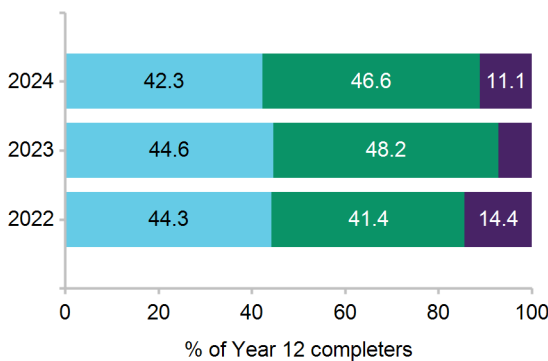

Next Step 2024 Post-School Destinations

Pimpama State Secondary College

This is a summary of the post-school destinations of students from Pimpama State Secondary College who completed Year 12 and gained a Senior Statement in 2023. The results are from the *Year 12 Completers Survey*, which is conducted approximately six months after students completed Year 12.

For more information about the survey visit the *Next Step* website www.qld.gov.au/nextstep. Regional and statewide reports will be available from October 2024.

74.1% response rate

189 out of 255 Year 12 completers from this school responded to the 2024 survey. *Results may not be representative of all Year 12 completers at this school.*

Post-school destinations

In 2024, 88.9% of Year 12 completers from Pimpama State Secondary College were engaged in education, training or employment in the year after they completed school.

Of the 189 respondents, 42.3% continued in education and training. The most common study destination was bachelor degree.

A further 46.6% transitioned directly into paid employment only.

All Year 12 completers were assigned to a *main destination*. Respondents who were both studying and working are reported as being in education or training, including apprentices and trainees.

Engagement over time